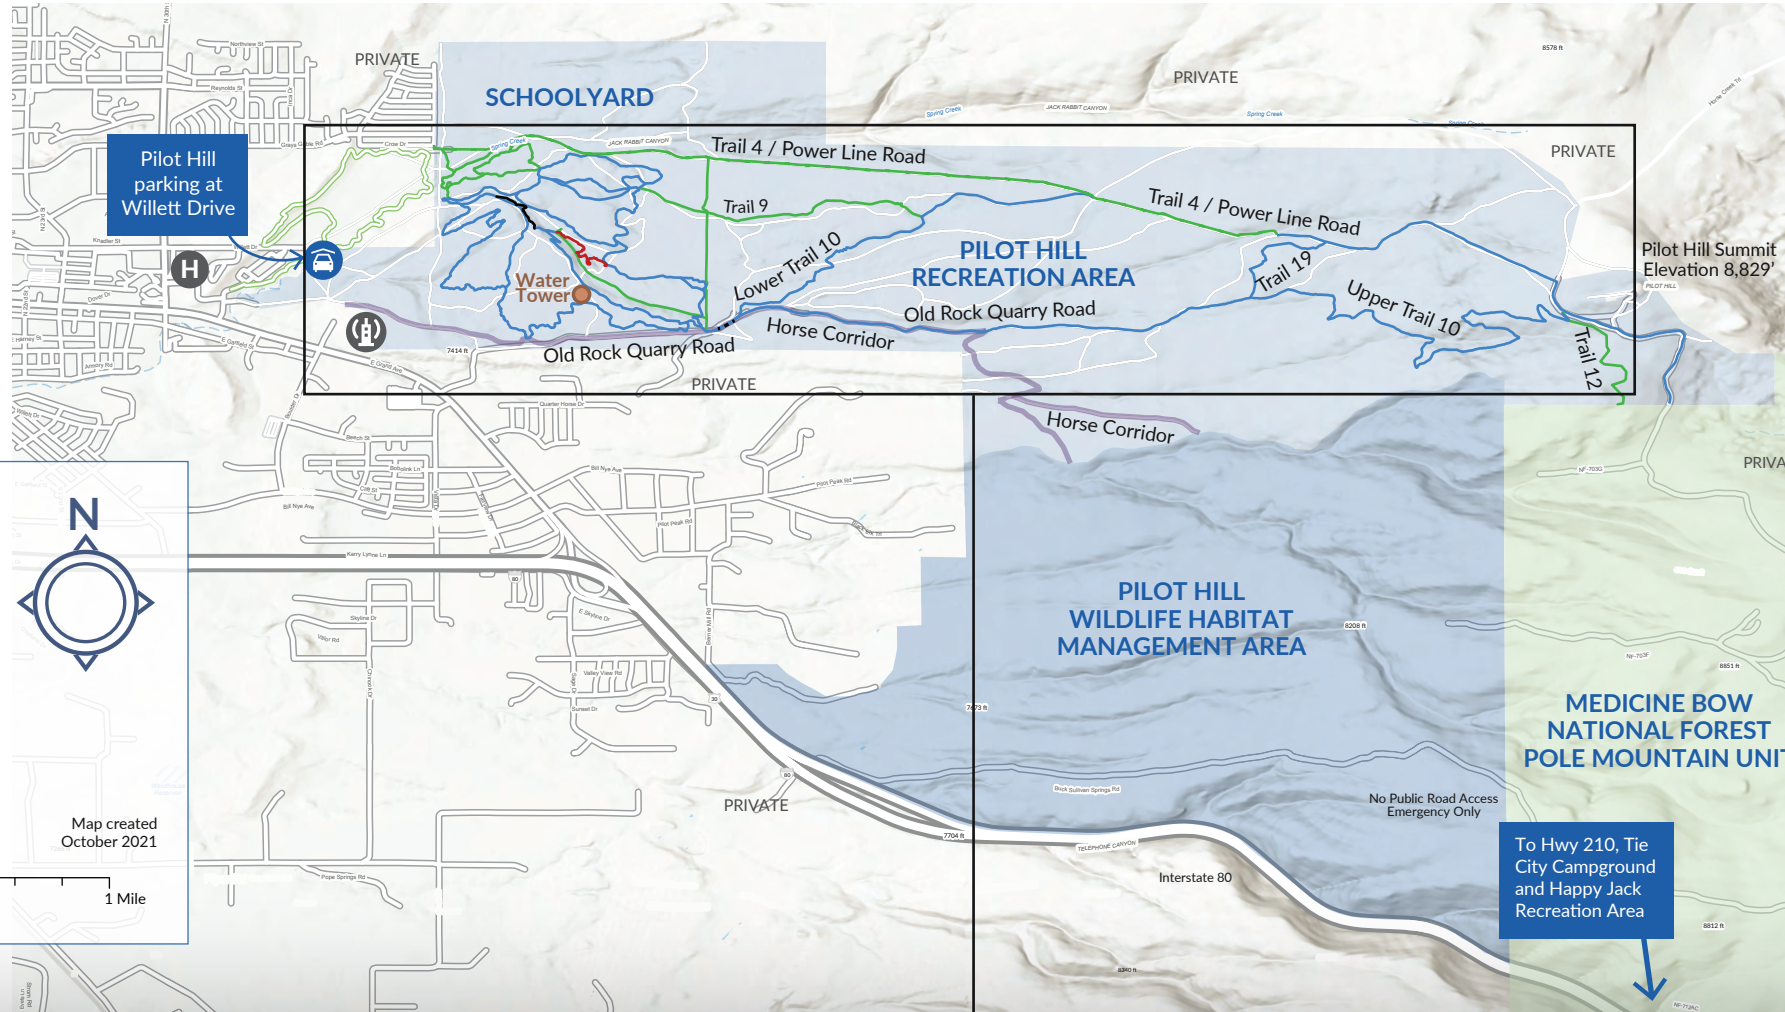

Pilot Hill RECREATION AREA

Pilot Hill WILDLIFE HABITAT MANAGEMENT AREA

TRAIL	MILES
123	0.22
ABC	0.69
Bluebird	0.36
Cliffnotes	0.42
Dropout	0.25
Extra Credit	0.14
GED Connector	0.04
Homeroom	0.13
LST	0.56
Lunch Lady	5.23
Old School	0.76
PB & J	0.88
Prom Date	0.44
School House Rock	0.86
Snow Day	0.68
Sticks & Stones	0.52
Power Line Road/Trail 4	5.43
Lower Trail 9	1.16
Upper Trail 10	4.51
Trail 19	0.59
Lower Trail 10	1.90
Trail 12	0.68
Old Rock Quarry Road	1.68
Horse Corridor (total)	4.29
Total Trail Miles	32.42